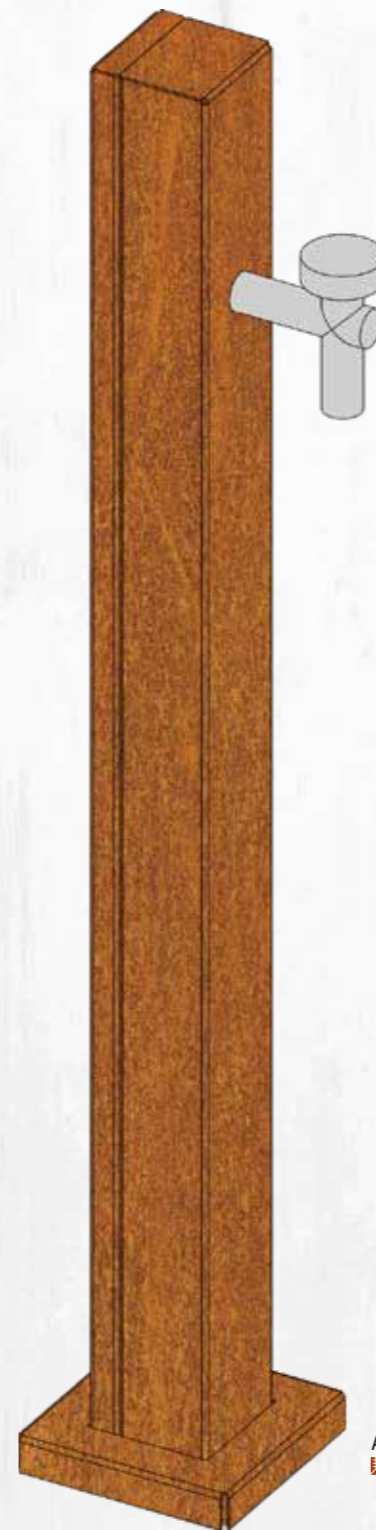

FINITURE DISPONIBILI AVAILABLE FINISHES

- Bianco / White
- Grigio / Gray
- Cor-ten

Altri colori a richiesta
Other colours on request

Art. **FONT95**
8x8 x h95 cm